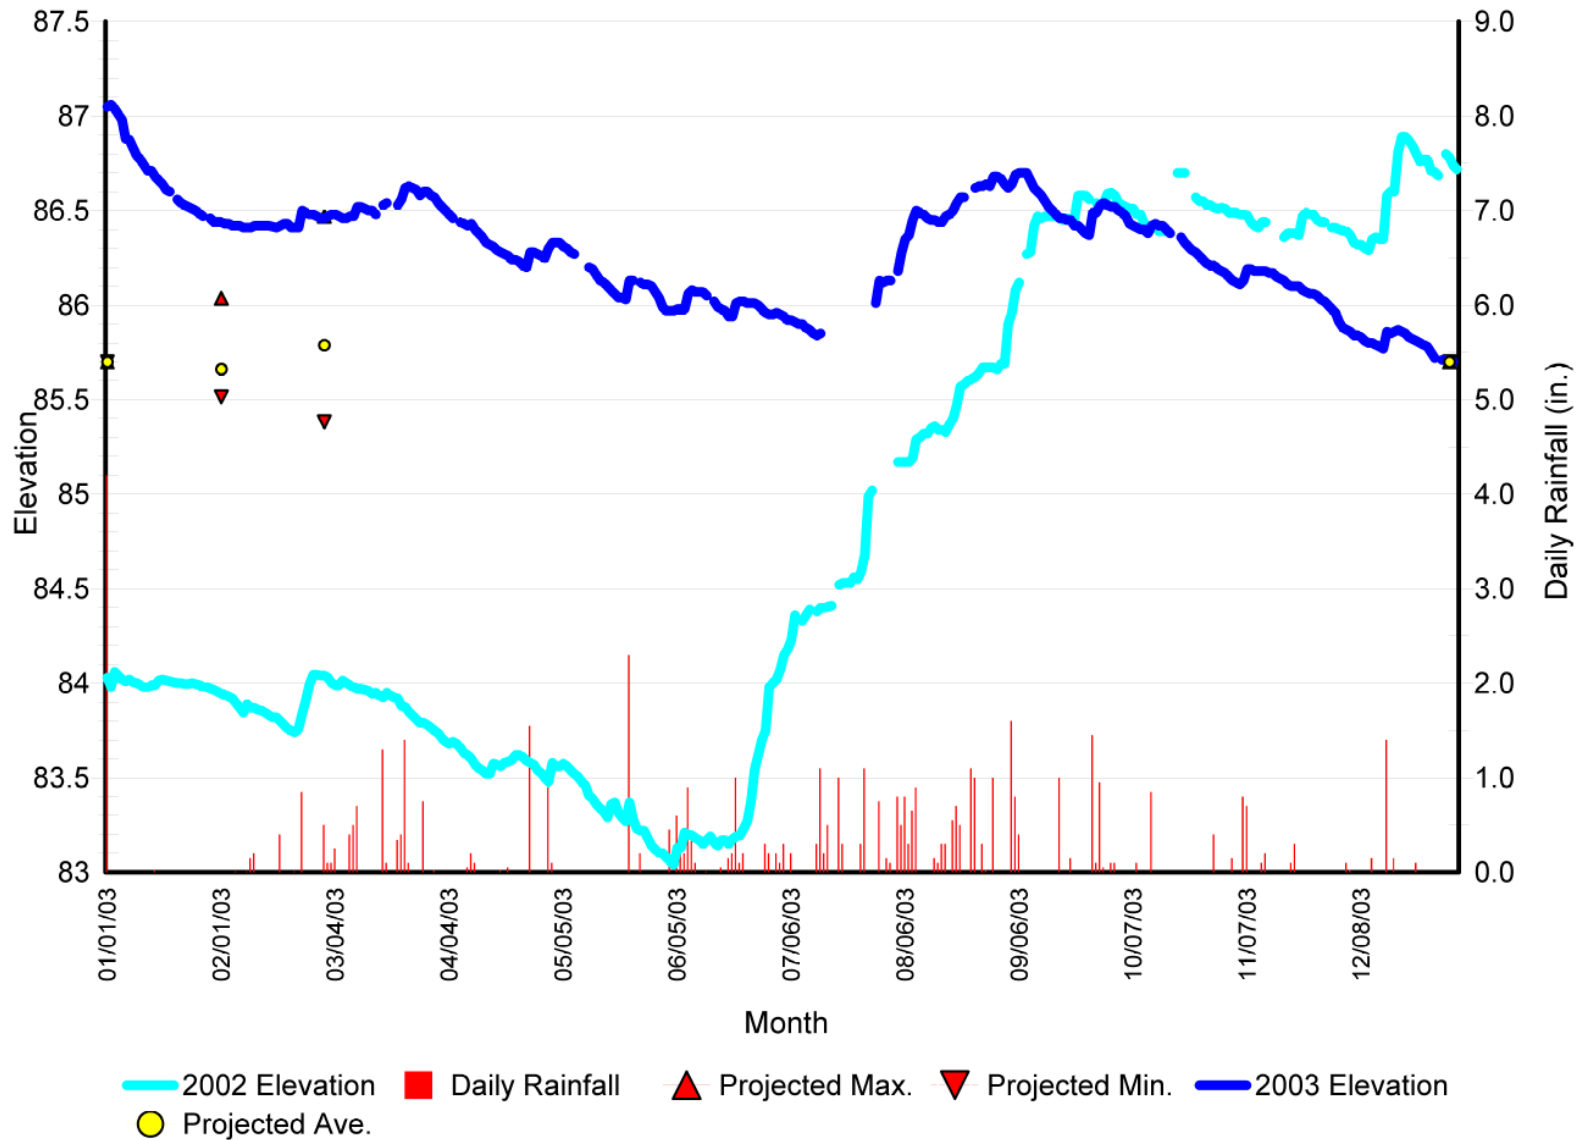

Lake Conway

2003 Surface Elevations

Lake Conway

2003 Surface Elevations

Lake Conway

2003 Surface Elevations

Lake Conway

2003 Surface Elevations

Lake Conway

2003 Surface Elevations

Lake Conway

2003 Surface Elevations